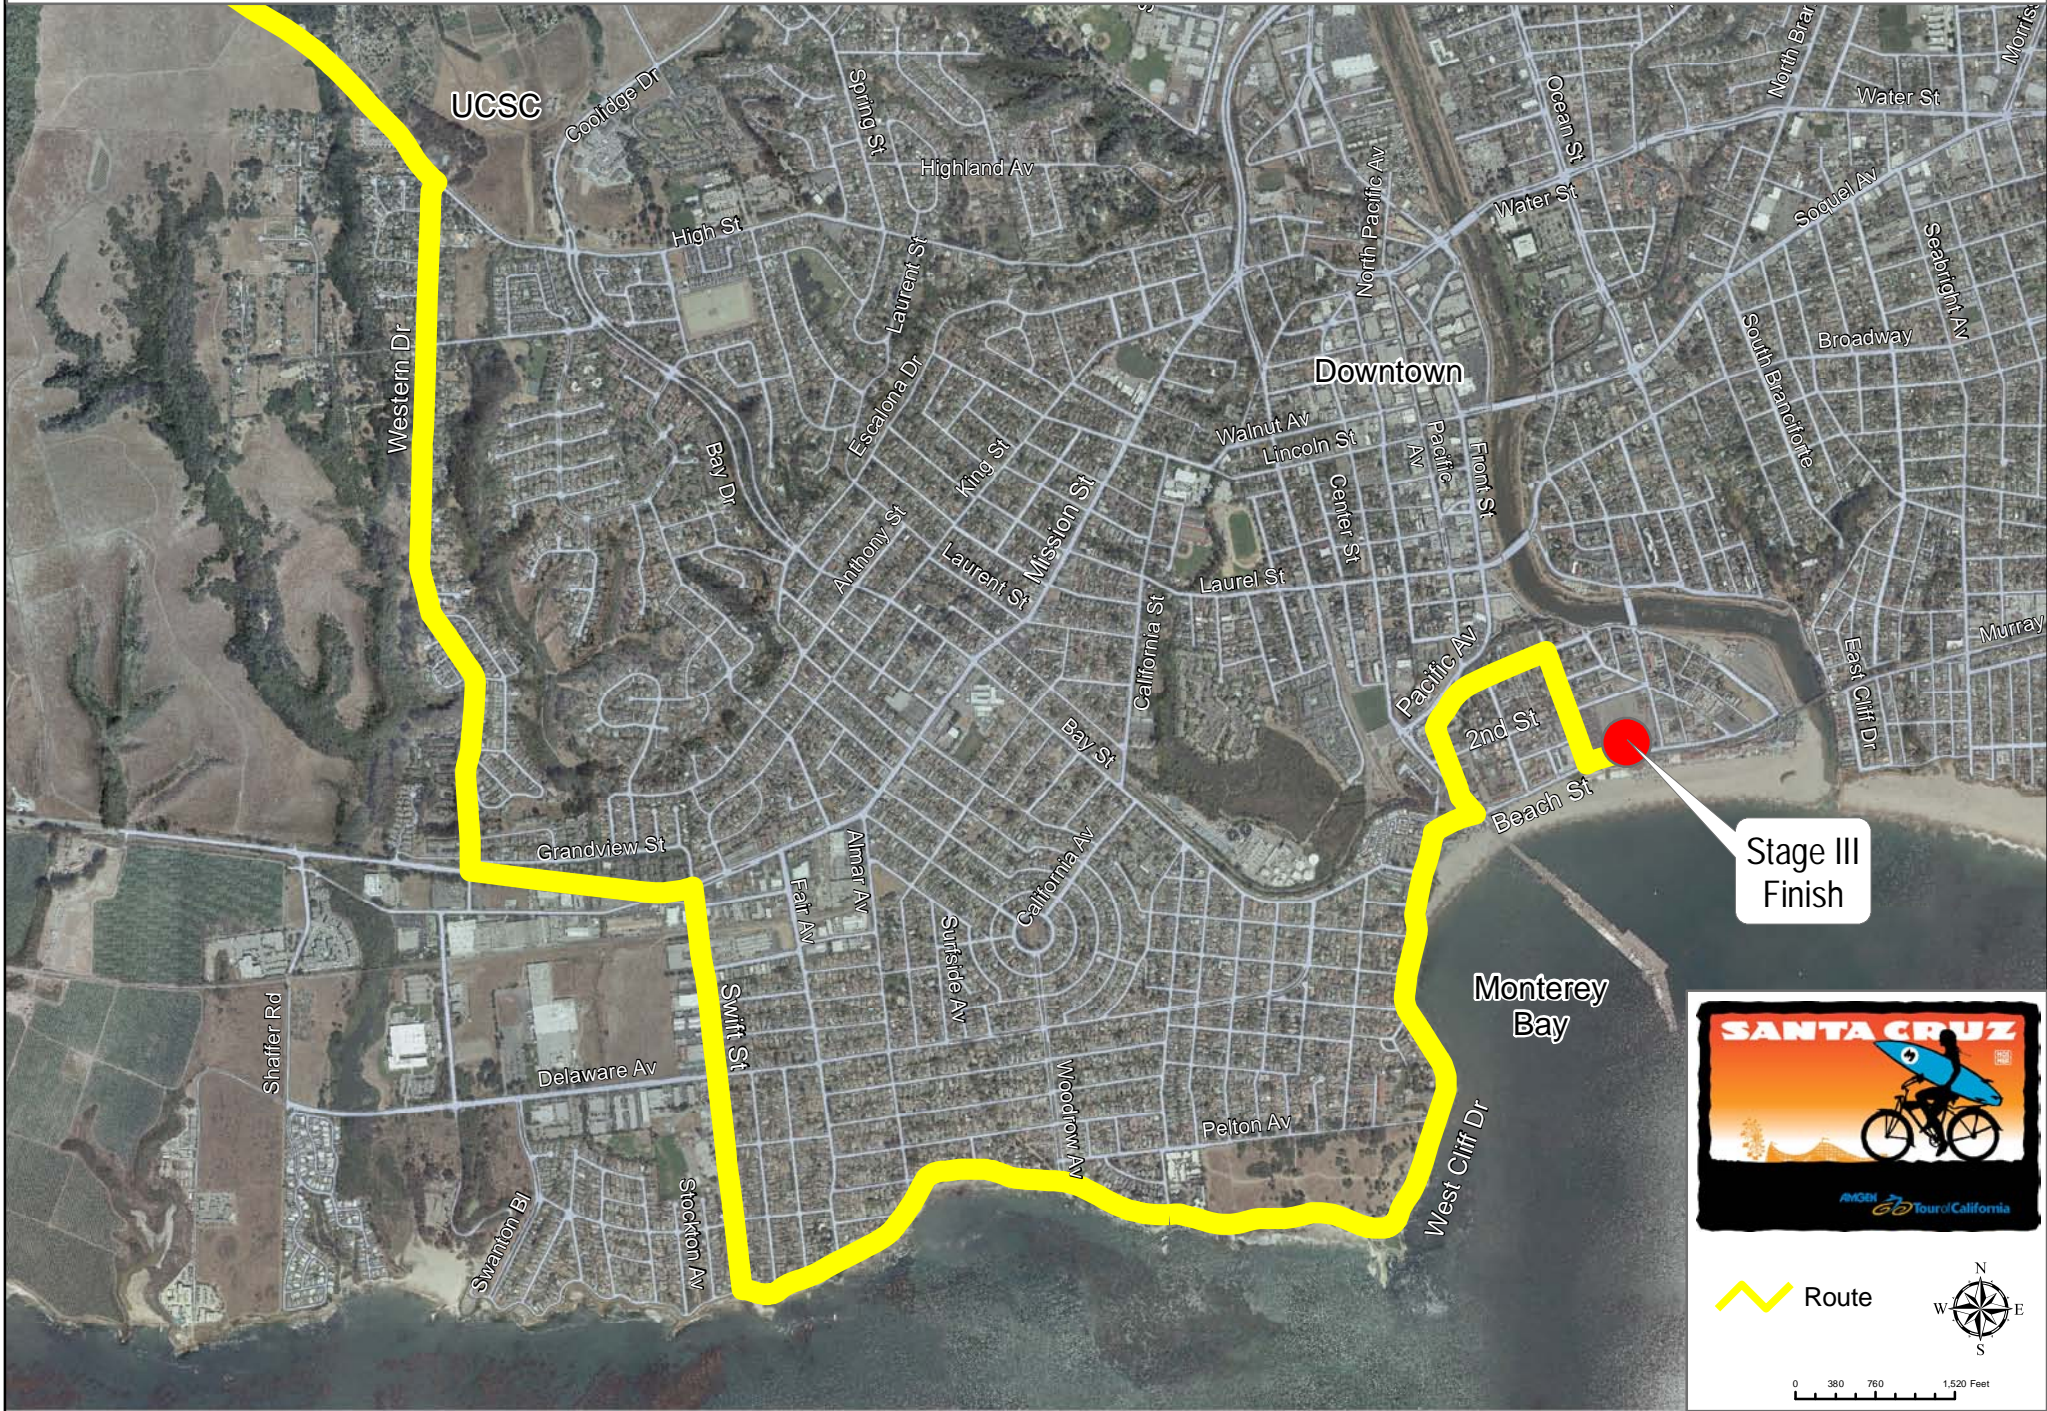

Stage III Race Route

Route

0 380 760 1,520 Feet